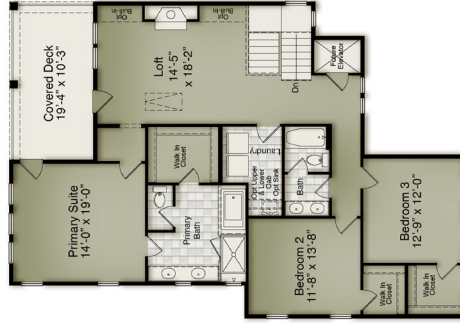

## GROUND FLOOR

Sliding Glass Doors at Family

Fireplace at Screened Porch

Windows at Fireplace

Fireplace Bump

Modern Farmhouse Elevation

In-Law Suite in lieu of Guest Suite

## SECOND FLOOR

Sliding Glass Doors at Loft

Wet Bar

Screened Deck in lieu of Covered Deck

Primary Bath Free Standing Tub

Windows at Fireplace

Fireplace Bump

Modern Farmhouse Elevation