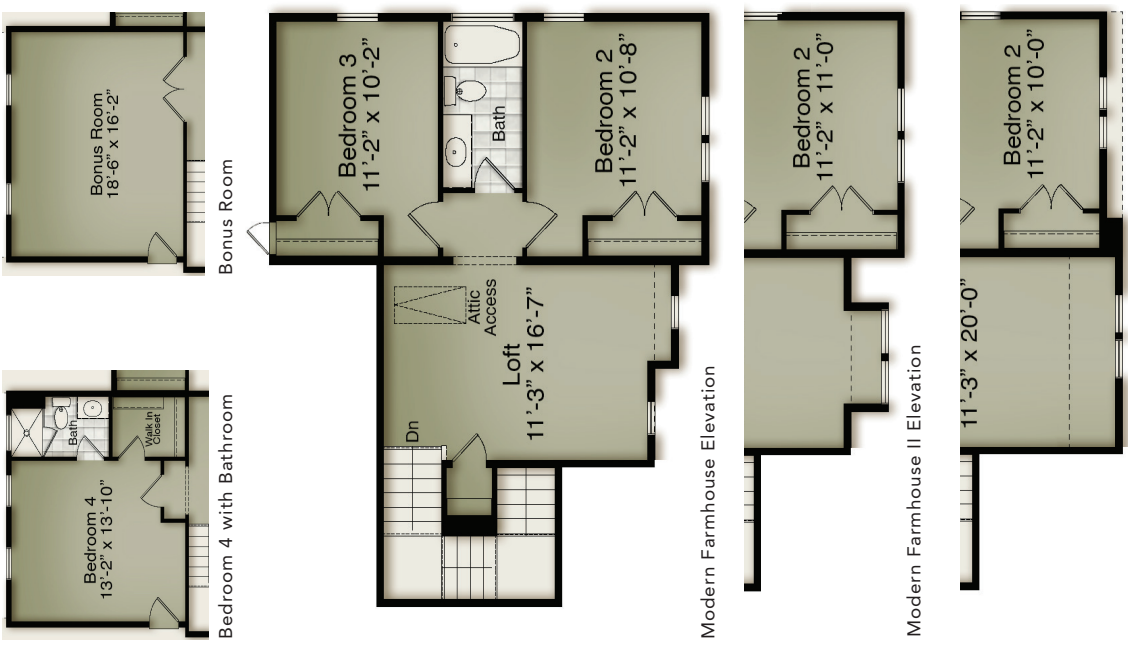

# BAYLEE RIDGE

Bonus Room

Bedroom 4 with Bathroom

Modern Farmhouse Elevation

Modern Farmhouse II Elevation

Craftsman Elevation

## Second Floor

Sliding Glass Door at Family

Primary Bath with Freestanding Tub

Guest Room with Full Bath in lieu of Flex

Modern Farmhouse Elevation

Modern Farmhouse II Elevation

Craftsman Elevation

## First Floor